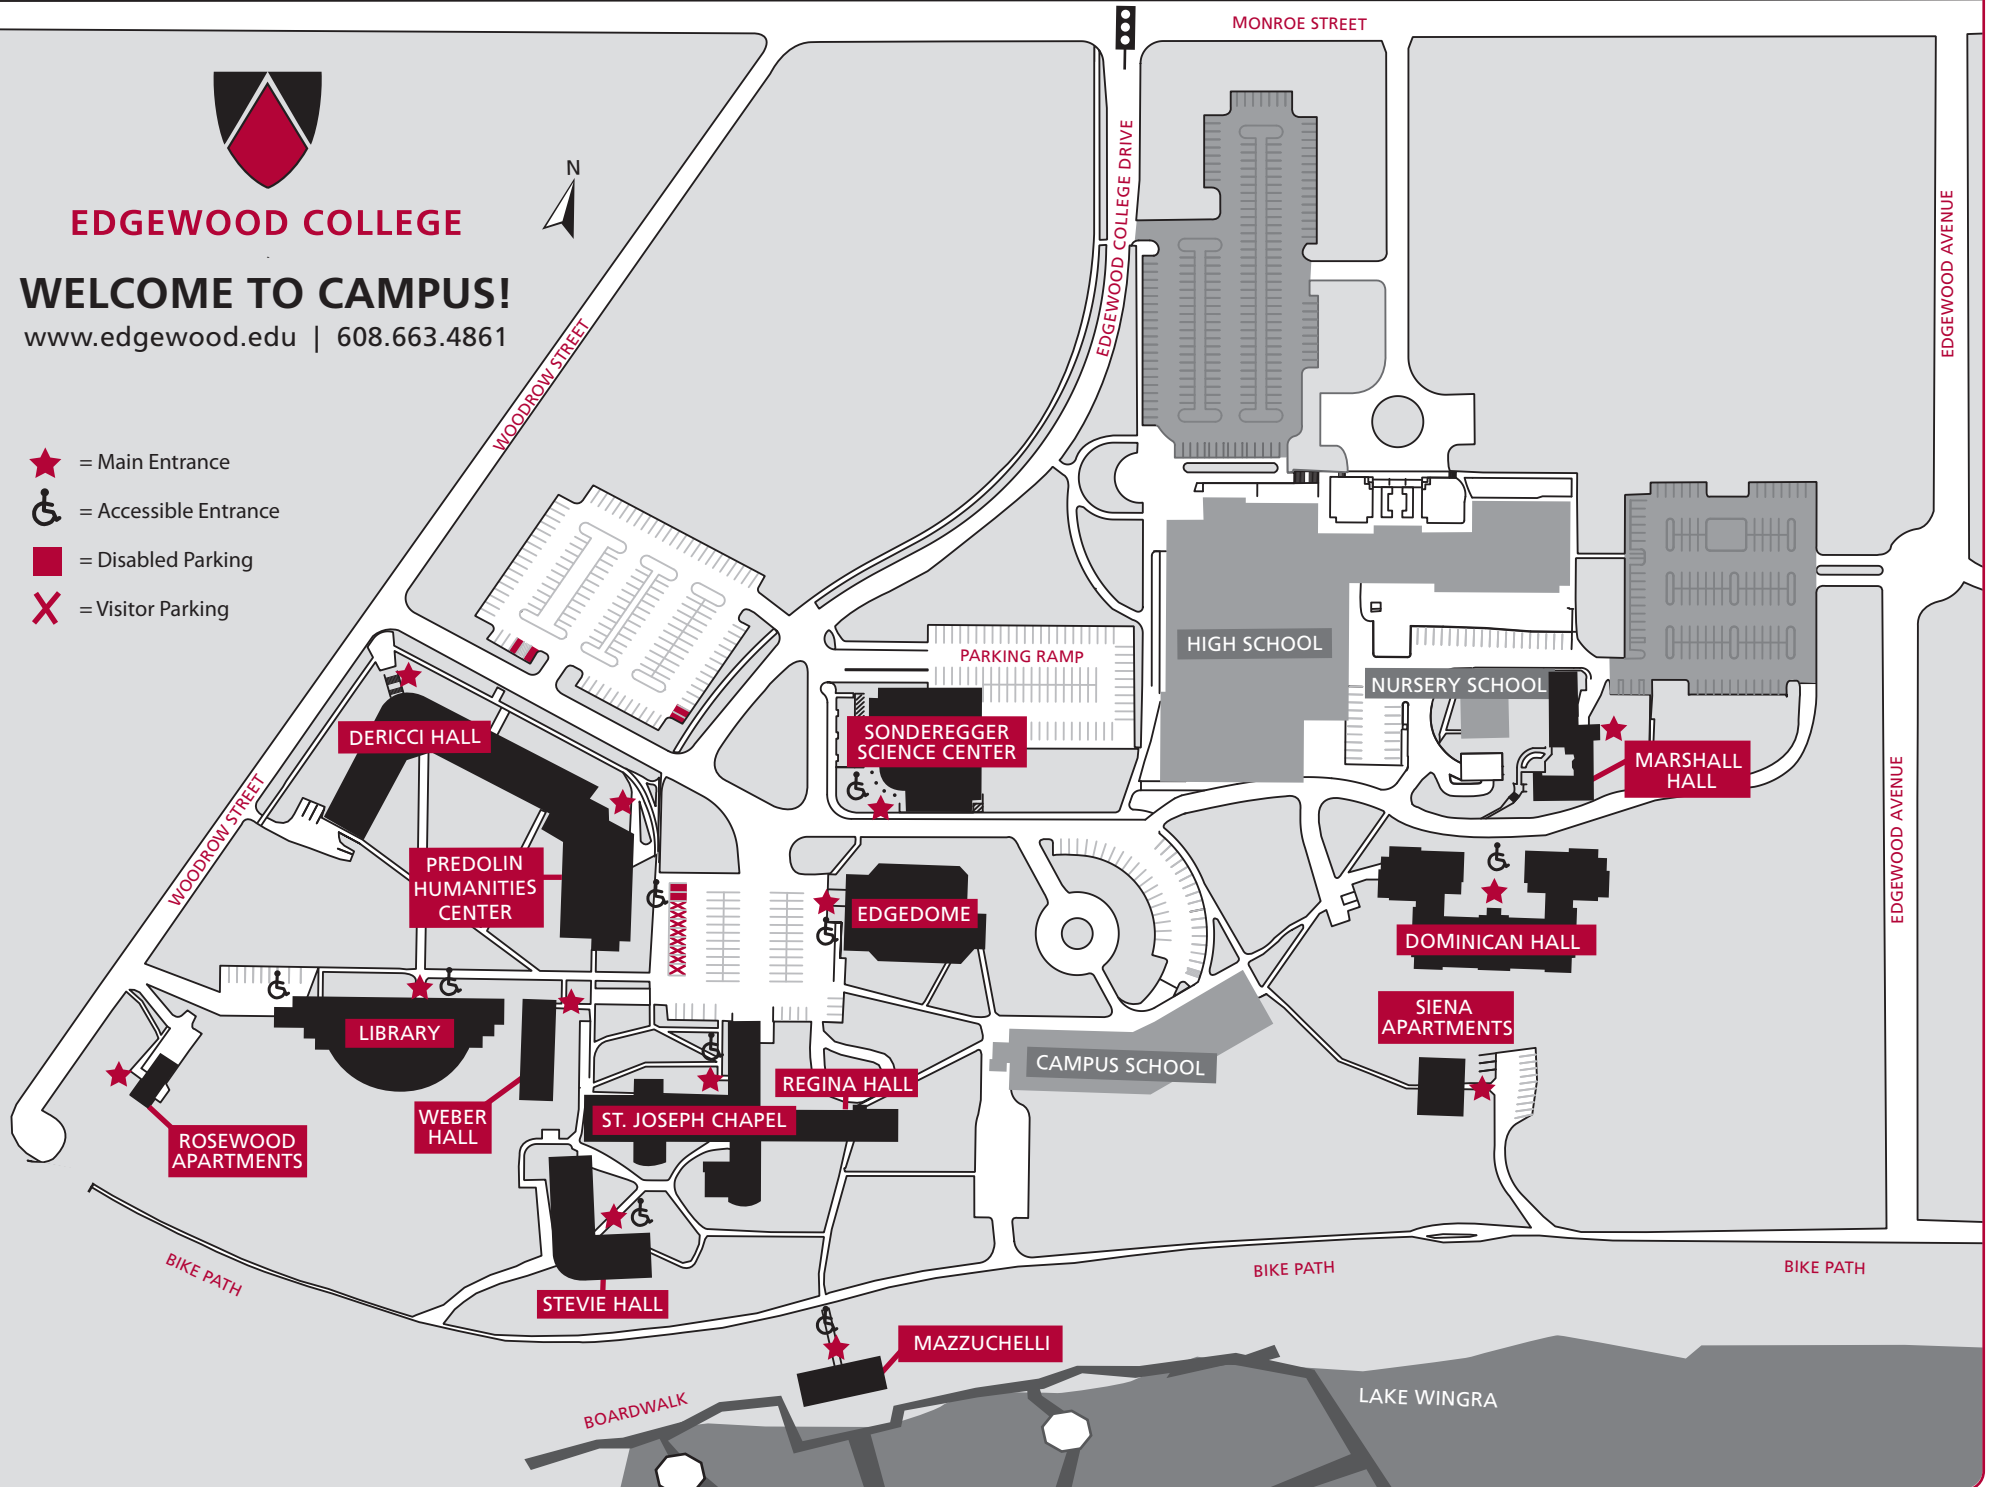

← TO NAKOMA ROAD

TO REGENT STREET →

EDGEWOOD COLLEGE

WELCOME TO CAMPUS!

www.edgewood.edu | 608.663.4861

- ★ = Main Entrance
- ♿ = Accessible Entrance
- = Disabled Parking
- ✕ = Visitor Parking

DERICCI HALL

PREDOLIN HUMANITIES CENTER

LIBRARY

ROSEWOOD APARTMENTS

WEBER HALL

ST. JOSEPH CHAPEL

STEVIE HALL

SONDEREGGER SCIENCE CENTER

EDGEDOME

REGINA HALL

MAZZUCHELLI

PARKING RAMP

CAMPUS SCHOOL

MONROE STREET

HIGH SCHOOL

NURSERY SCHOOL

DOMINICAN HALL

SIENA APARTMENTS

MARSHALL HALL

BIKE PATH

BIKE PATH

BOARDWALK

LAKE WINGRA

EDGEWOOD AVENUE

EDGEWOOD AVENUE