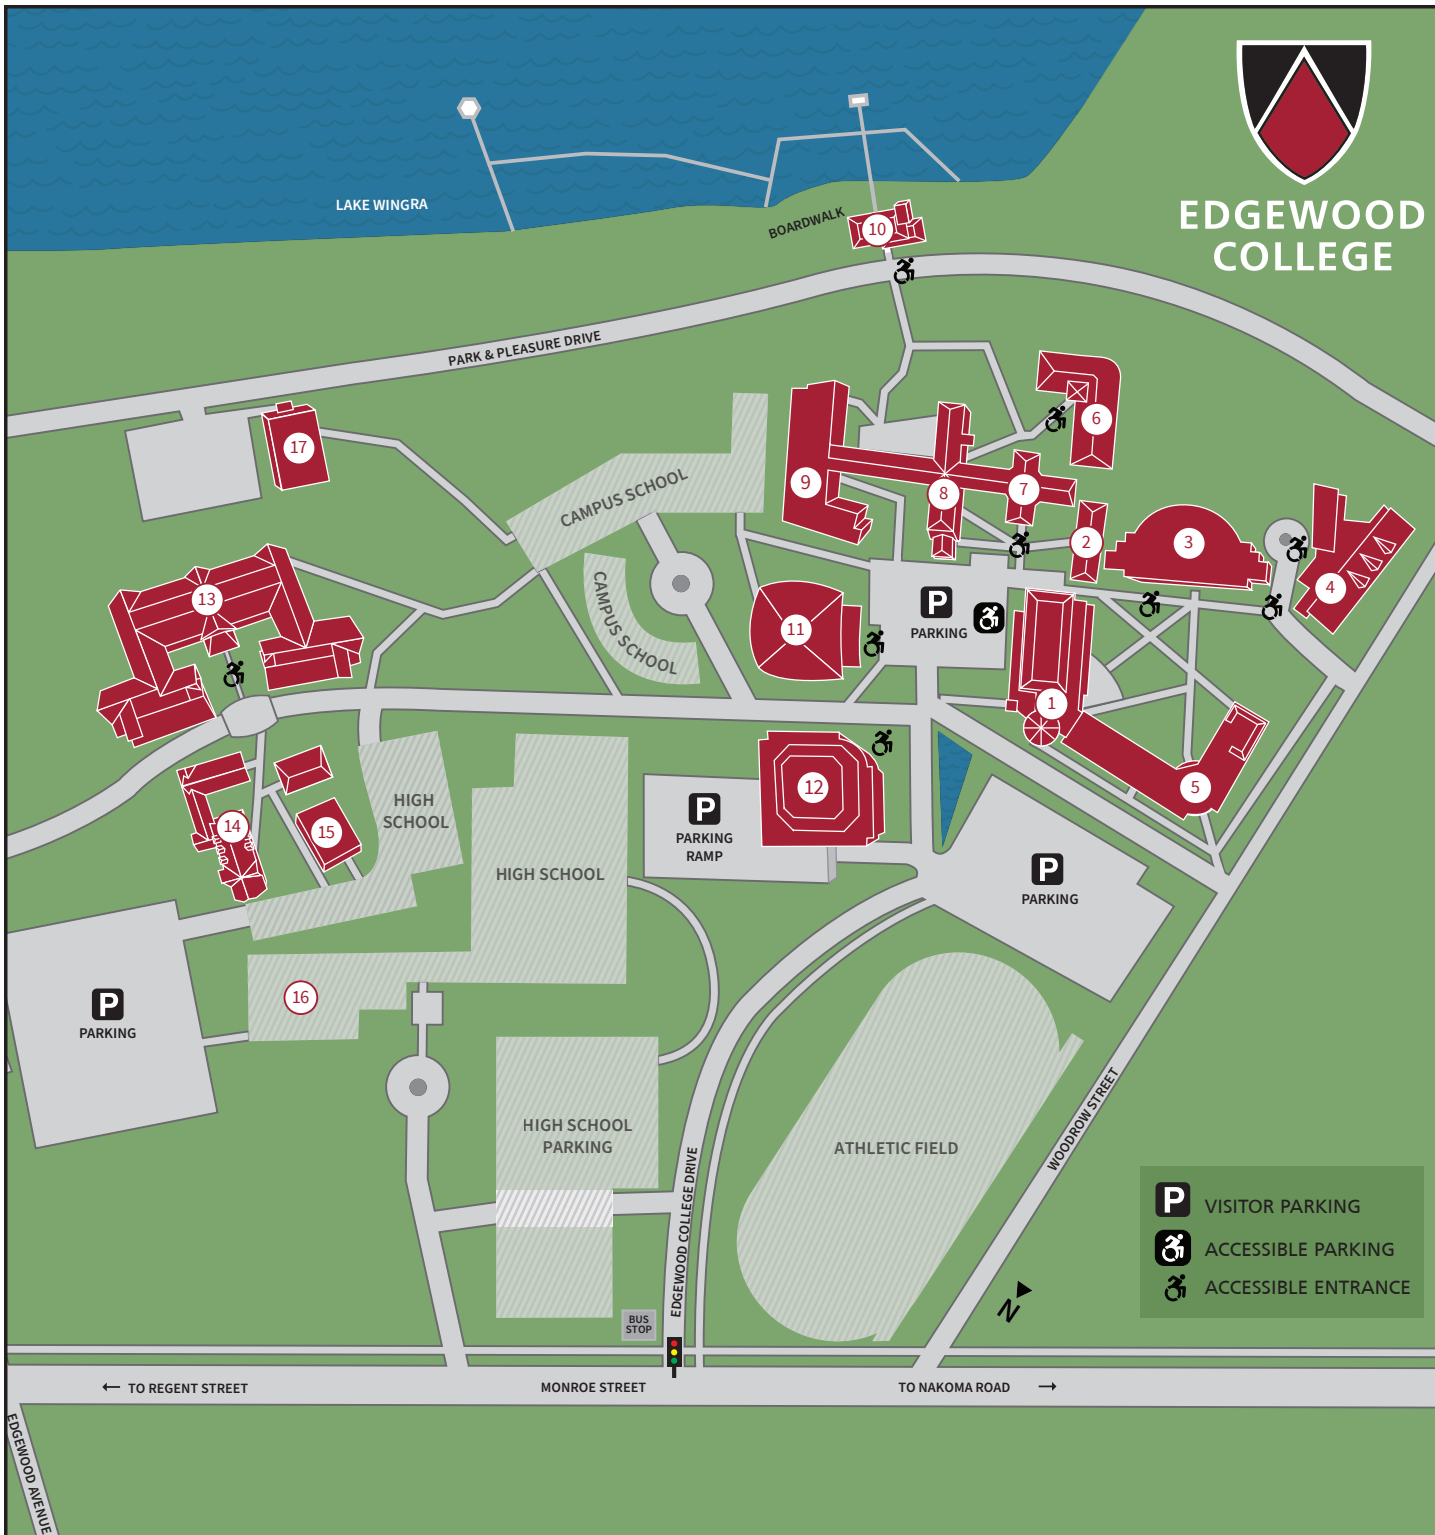

EDGEWOOD  
COLLEGE

# WELCOME to **CAMPUS!**

- ① Predolin Humanities Center
- ② Weber Hall / Security & Transportation Office
- ③ Oscar Rennebohm Library
- ④ The Stream / Diane Ballweg Theatre
- ⑤ DeRicci Hall
- ⑥ Stevie Hall
- ⑦ St. Joseph Chapel
- ⑧ Regina Hall
- ⑨ East Regina
- ⑩ Mazzuchelli Hall
- ⑪ Todd Wehr Edgedome
- ⑫ Sonderegger Science Center
- ⑬ Dominican Hall
- ⑭ Marshall Hall
- ⑮ Facilities Headquarters
- ⑯ McKinley Performing Arts Center
- ⑰ Siena Apartments

**P** VISITOR PARKING  
 ACCESSIBLE PARKING  
 ACCESSIBLE ENTRANCE

WWW.EDGEWOOD.EDU  
608 . 663 . 2294